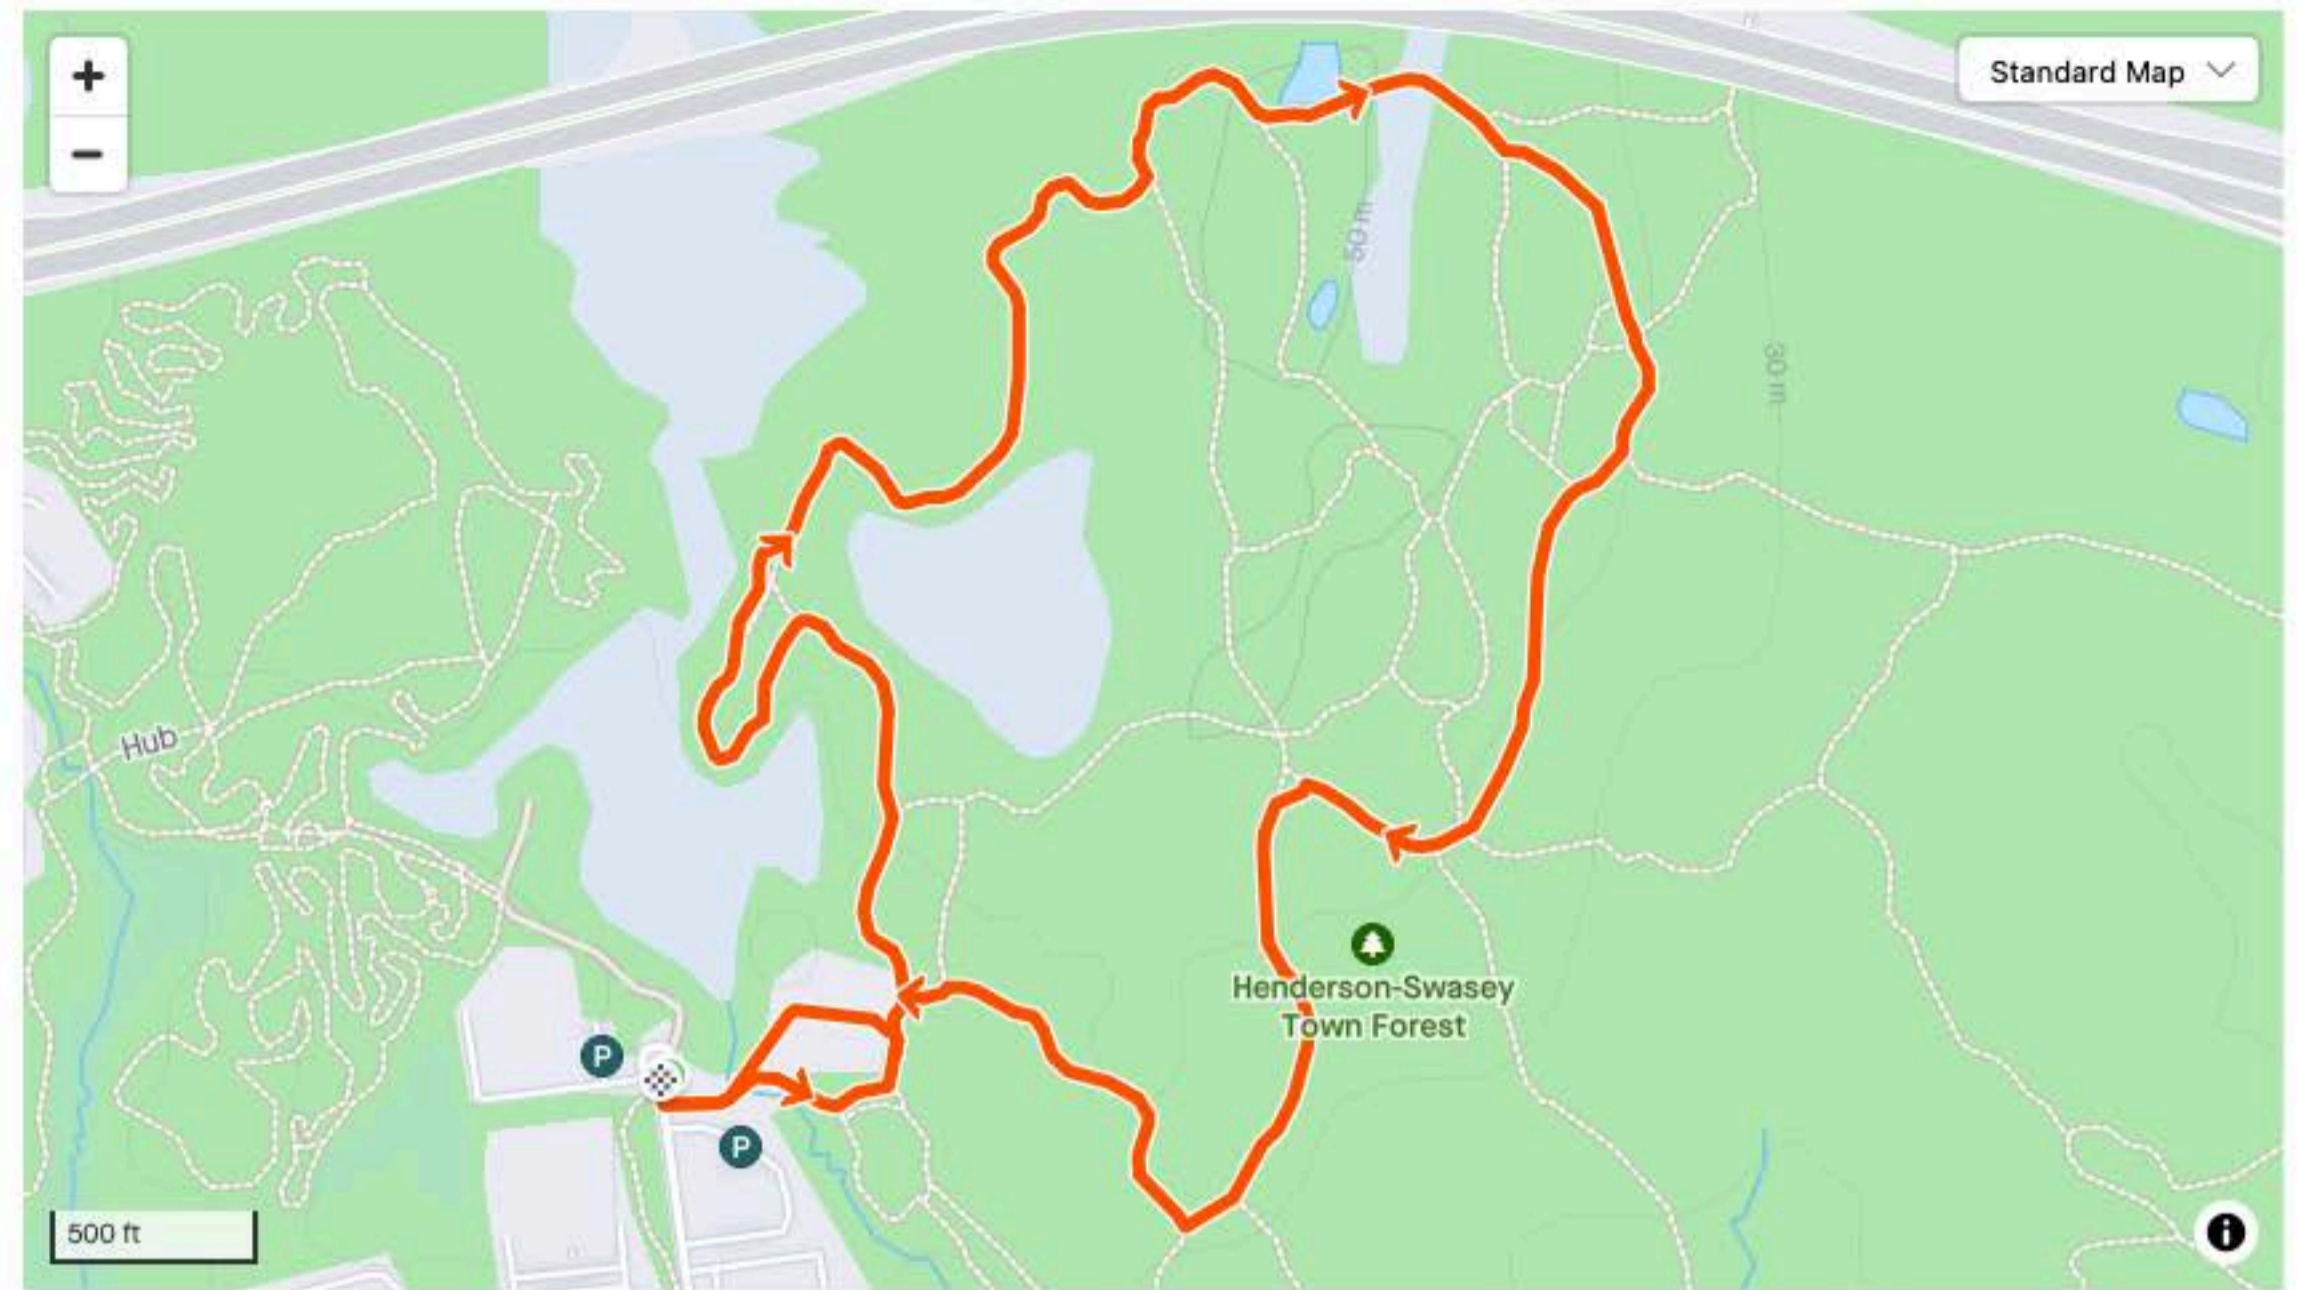

# HEX #2: Henderson Swasey

Running Route

★ Saved Edit ▼

## Details

📍 2.16 mi      📏 155 ft

🕒 31:18

CREATED BY

Kyle Welch  
August 15, 2024 · Private

## DIRECTIONS:

Take Epping Road to Industrial Drive and turn right (east). Follow to Continental Dr and park at the cul-de-sac. To access the trail, walk the road to the C3i business. The trail begins at the back of the parking lot. The trail is marked by blue blazes.

## Route and Elevation