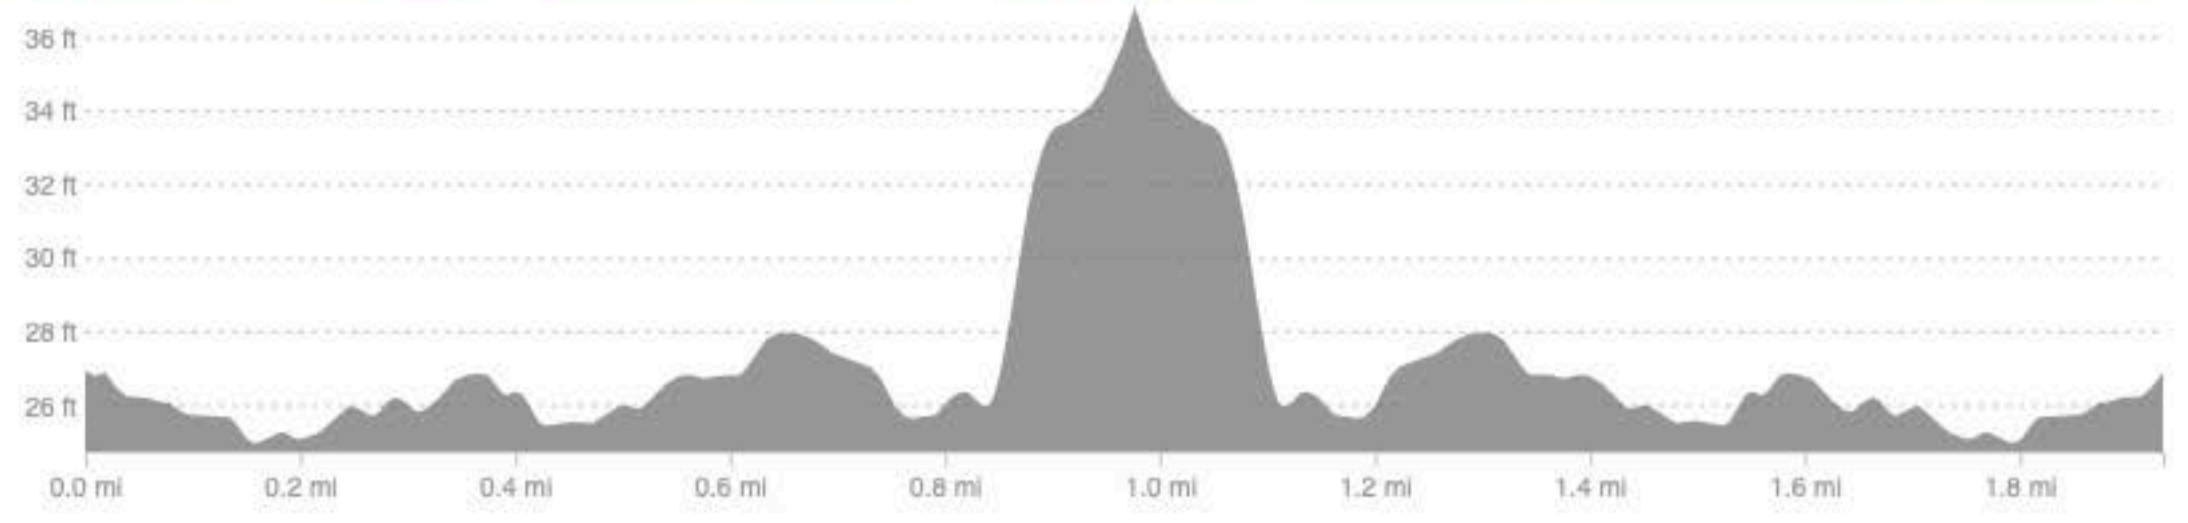

HEX #3 Gilman River Walk

Running Route

★ Saved Edit ▼

Easy

1.92 mi

11 ft

26:58

CREATED BY

Kyle Welch
August 15, 2024 · Private

Route and Elevation

Segments

Name	Distance	Elev. Diff.	Avg. Grade
Exeter River Trail Larry to Gilman	0.82 mi	-13 ft	-0.3%