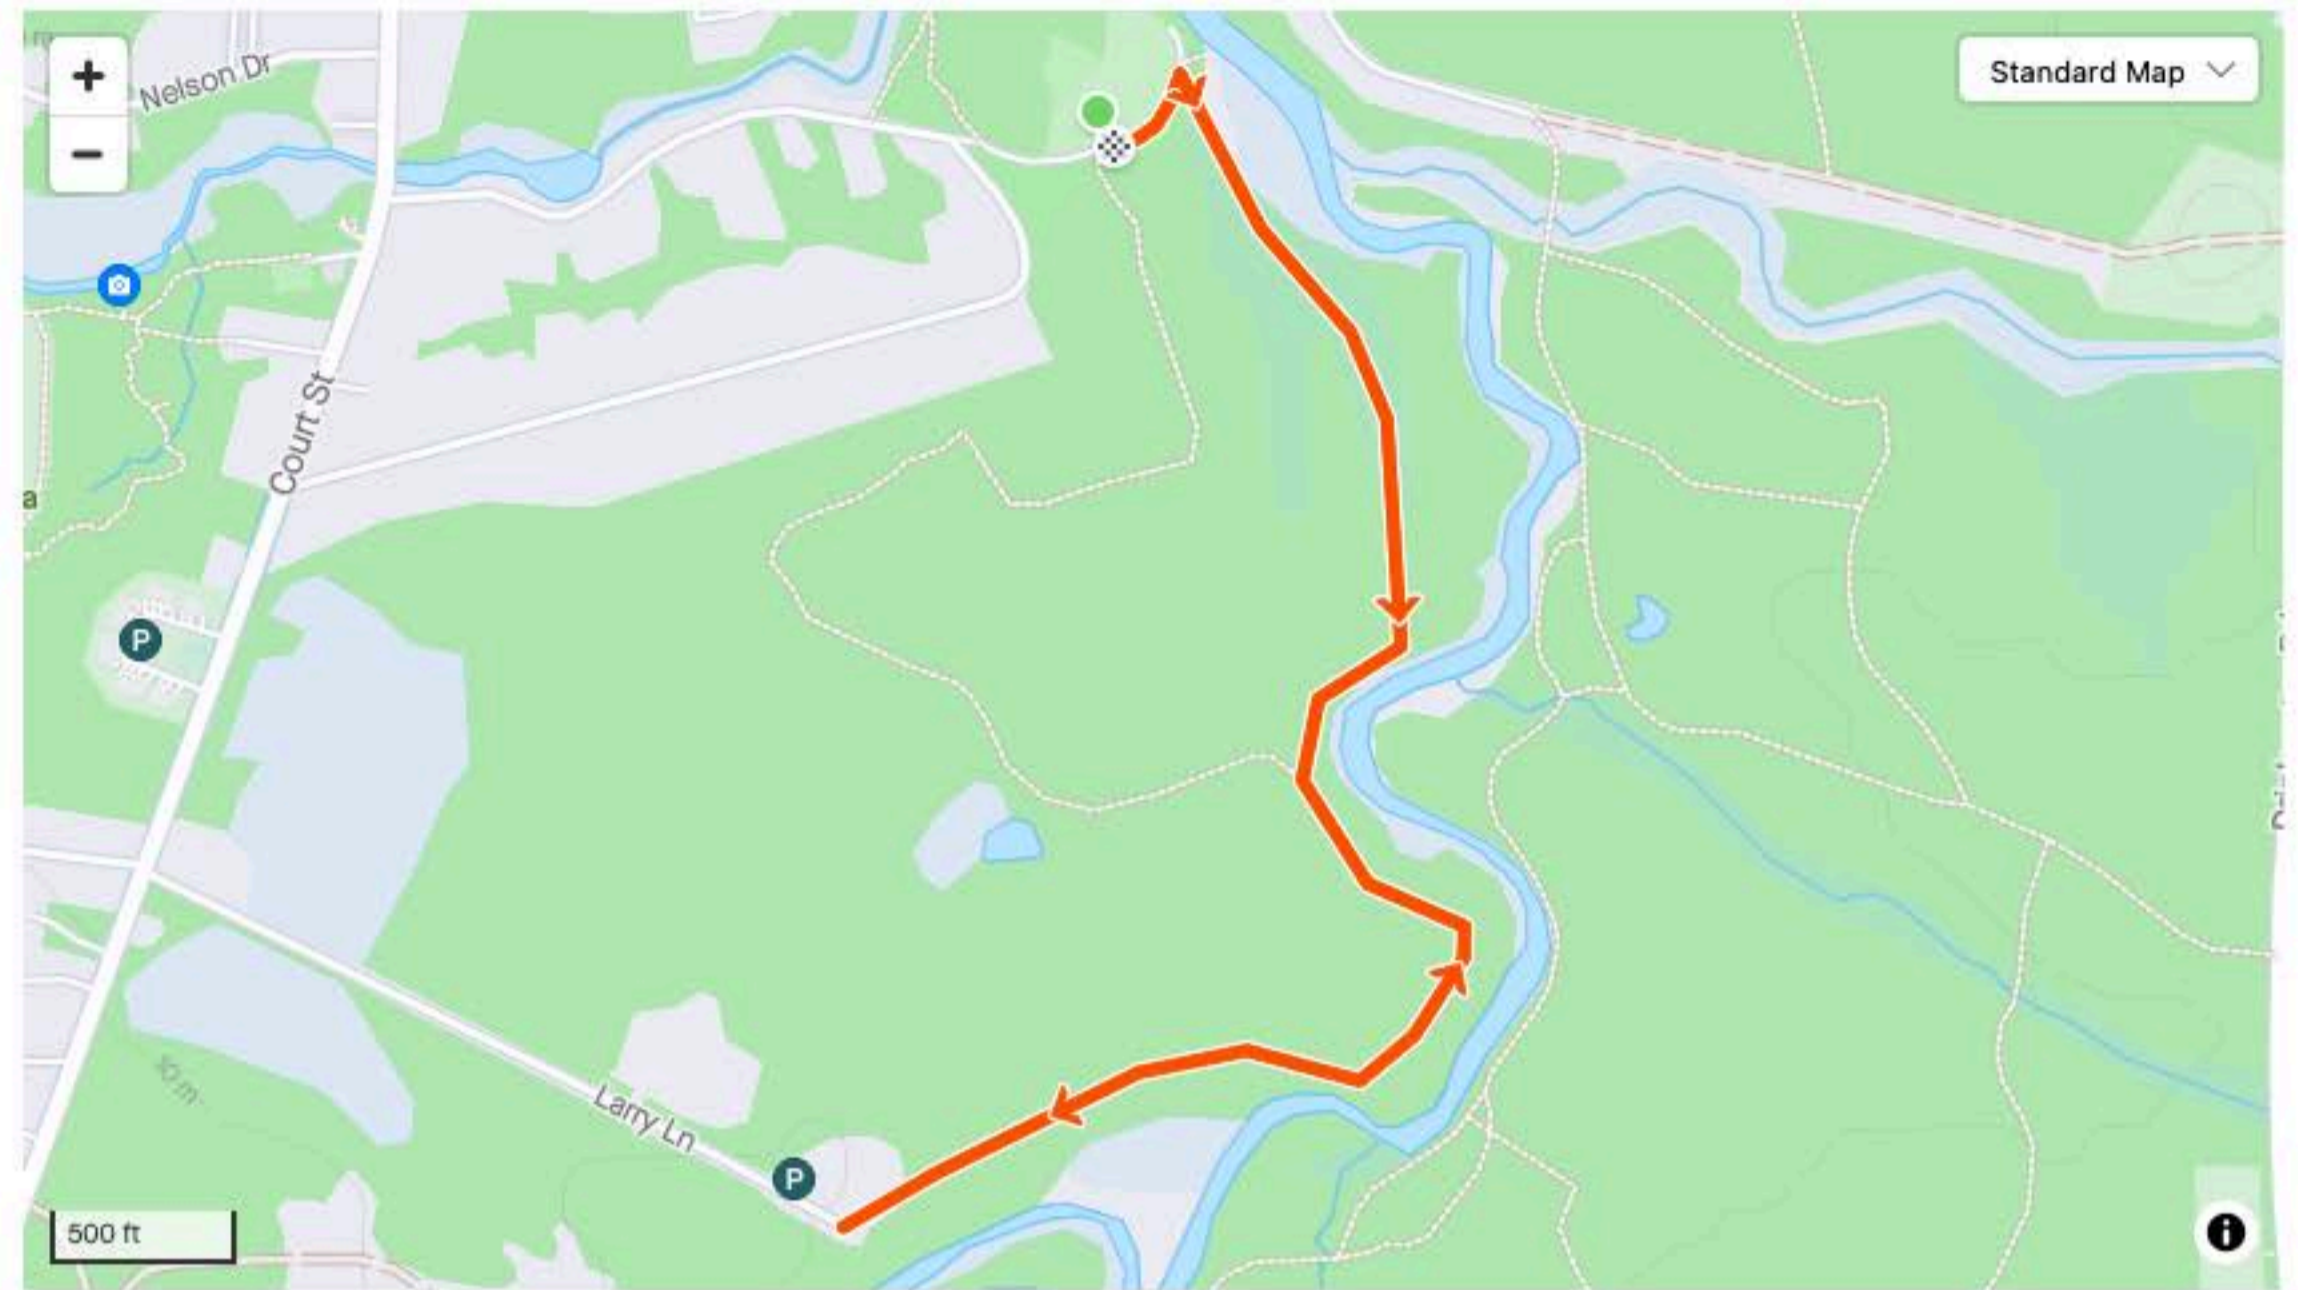

HEX #3 Gilman River Walk

Running Route

★ Saved Edit ▼

Easy

1.92 mi

11 ft

26:58

CREATED BY

Kyle Welch
August 15, 2024 · Private

Route and Elevation

Segments

Name	Distance	Elev. Diff.	Avg. Grade
Exeter River Trail Larry to Gilman	0.82 mi	-13 ft	-0.3%