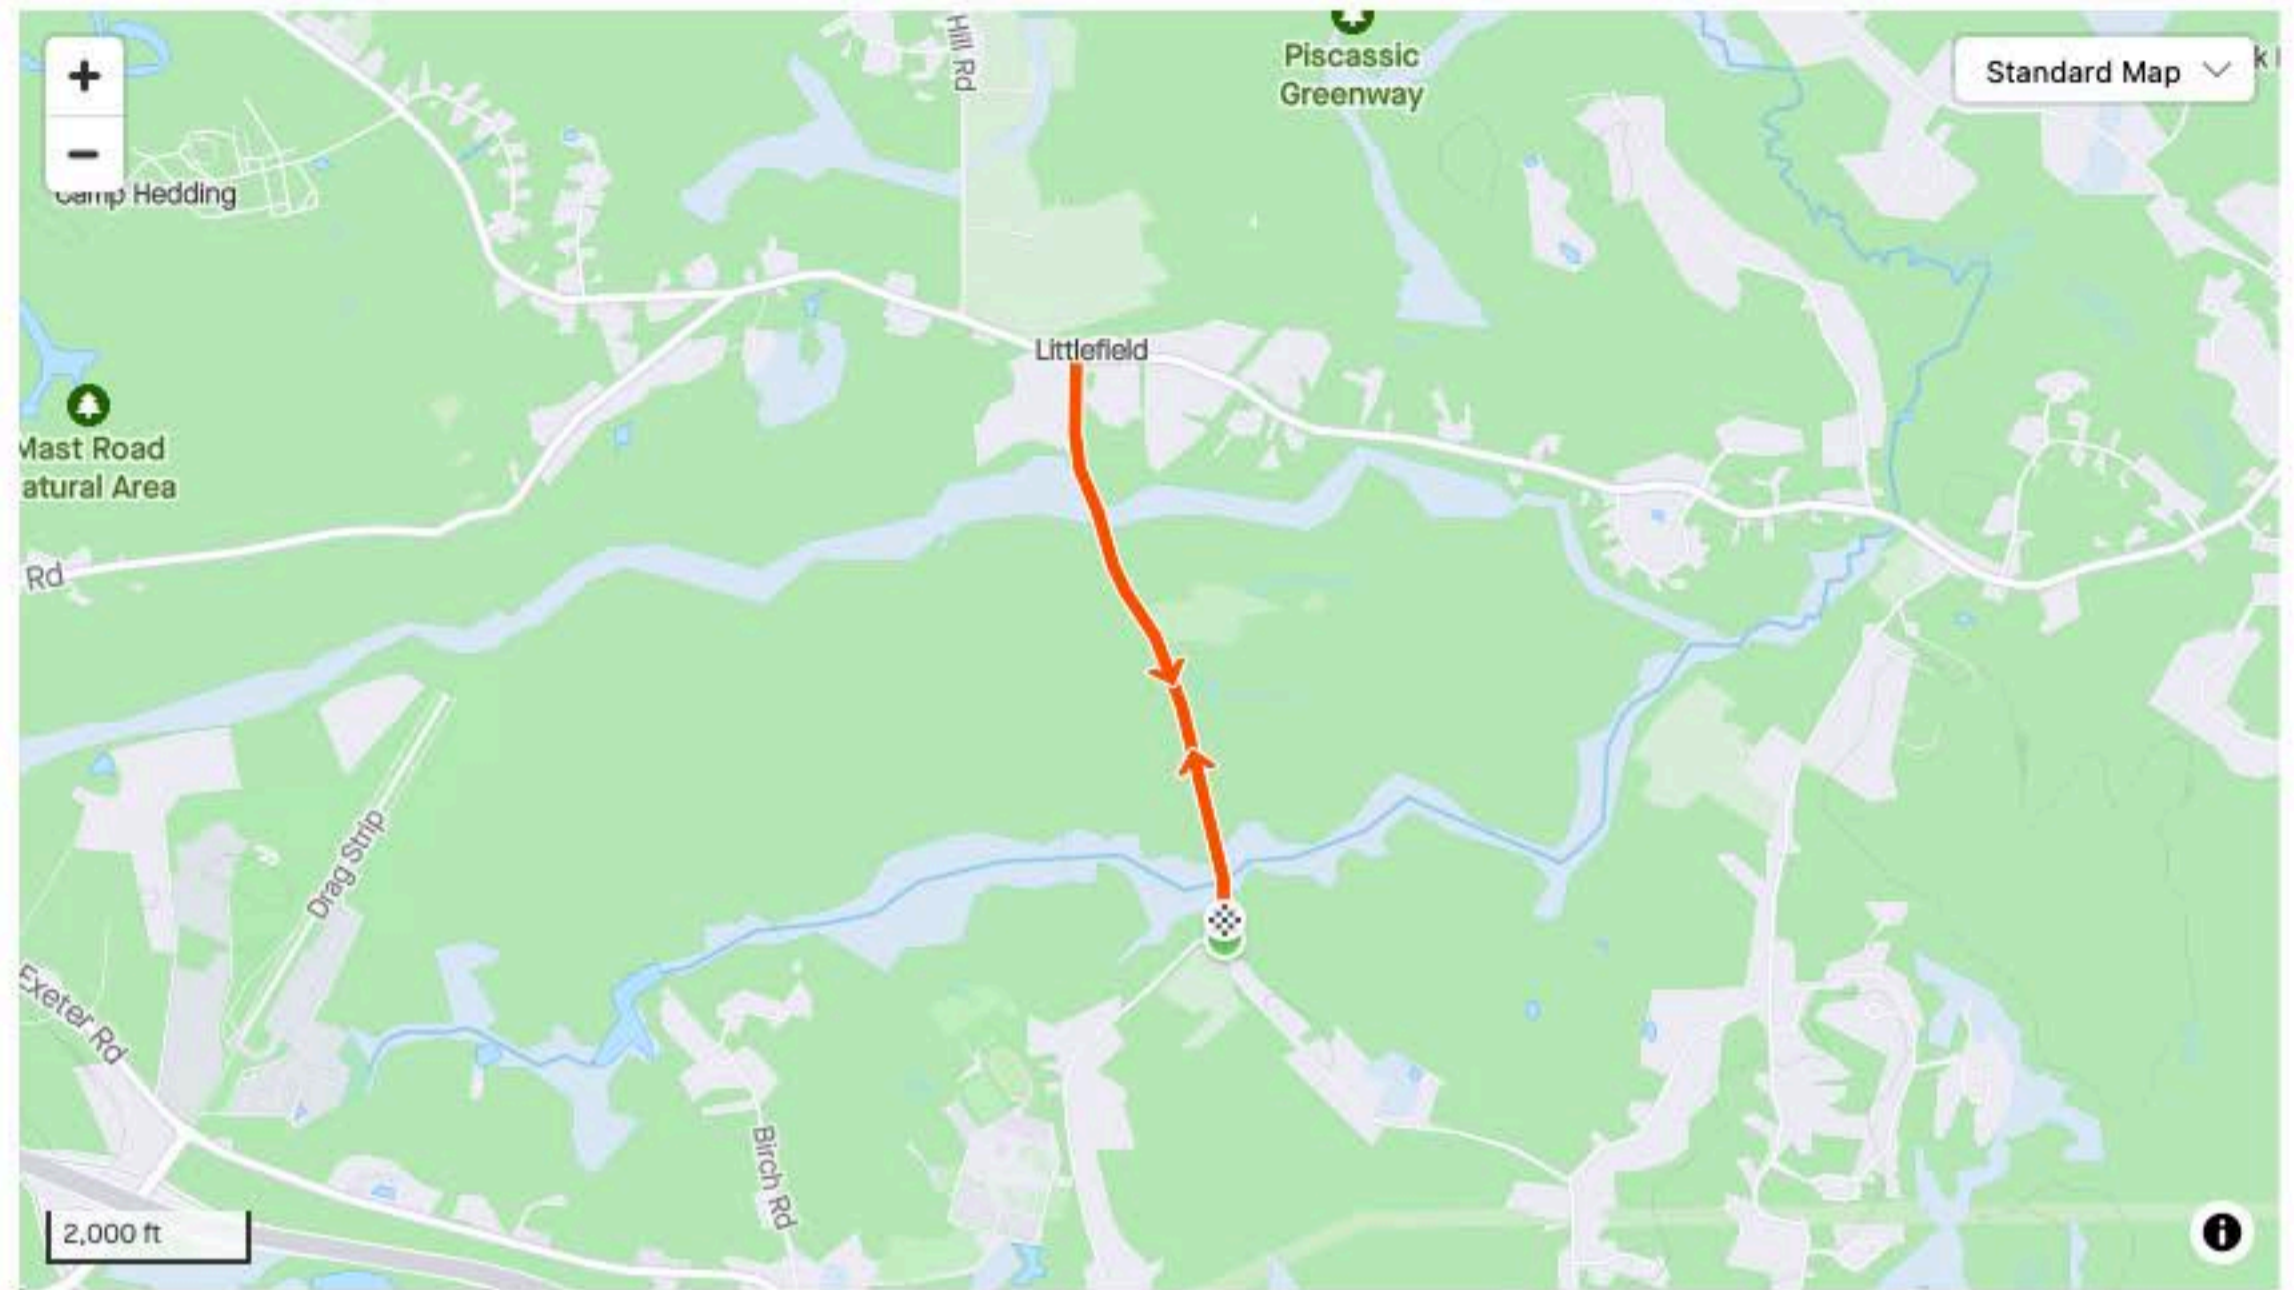

HEX #5: Cubie Rd.

Running Route

★ Saved Edit

Details

2.18 mi 29 ft

30:29

CREATED BY

Kyle Welch
August 15, 2024 · Private

Route and Elevation

Segments

Name	Distance	Elev. Diff.	Avg. Grade
Cuba North	1.08 mi	26 ft	0.3%
Cuba South	1.09 mi	-30 ft	-0.4%