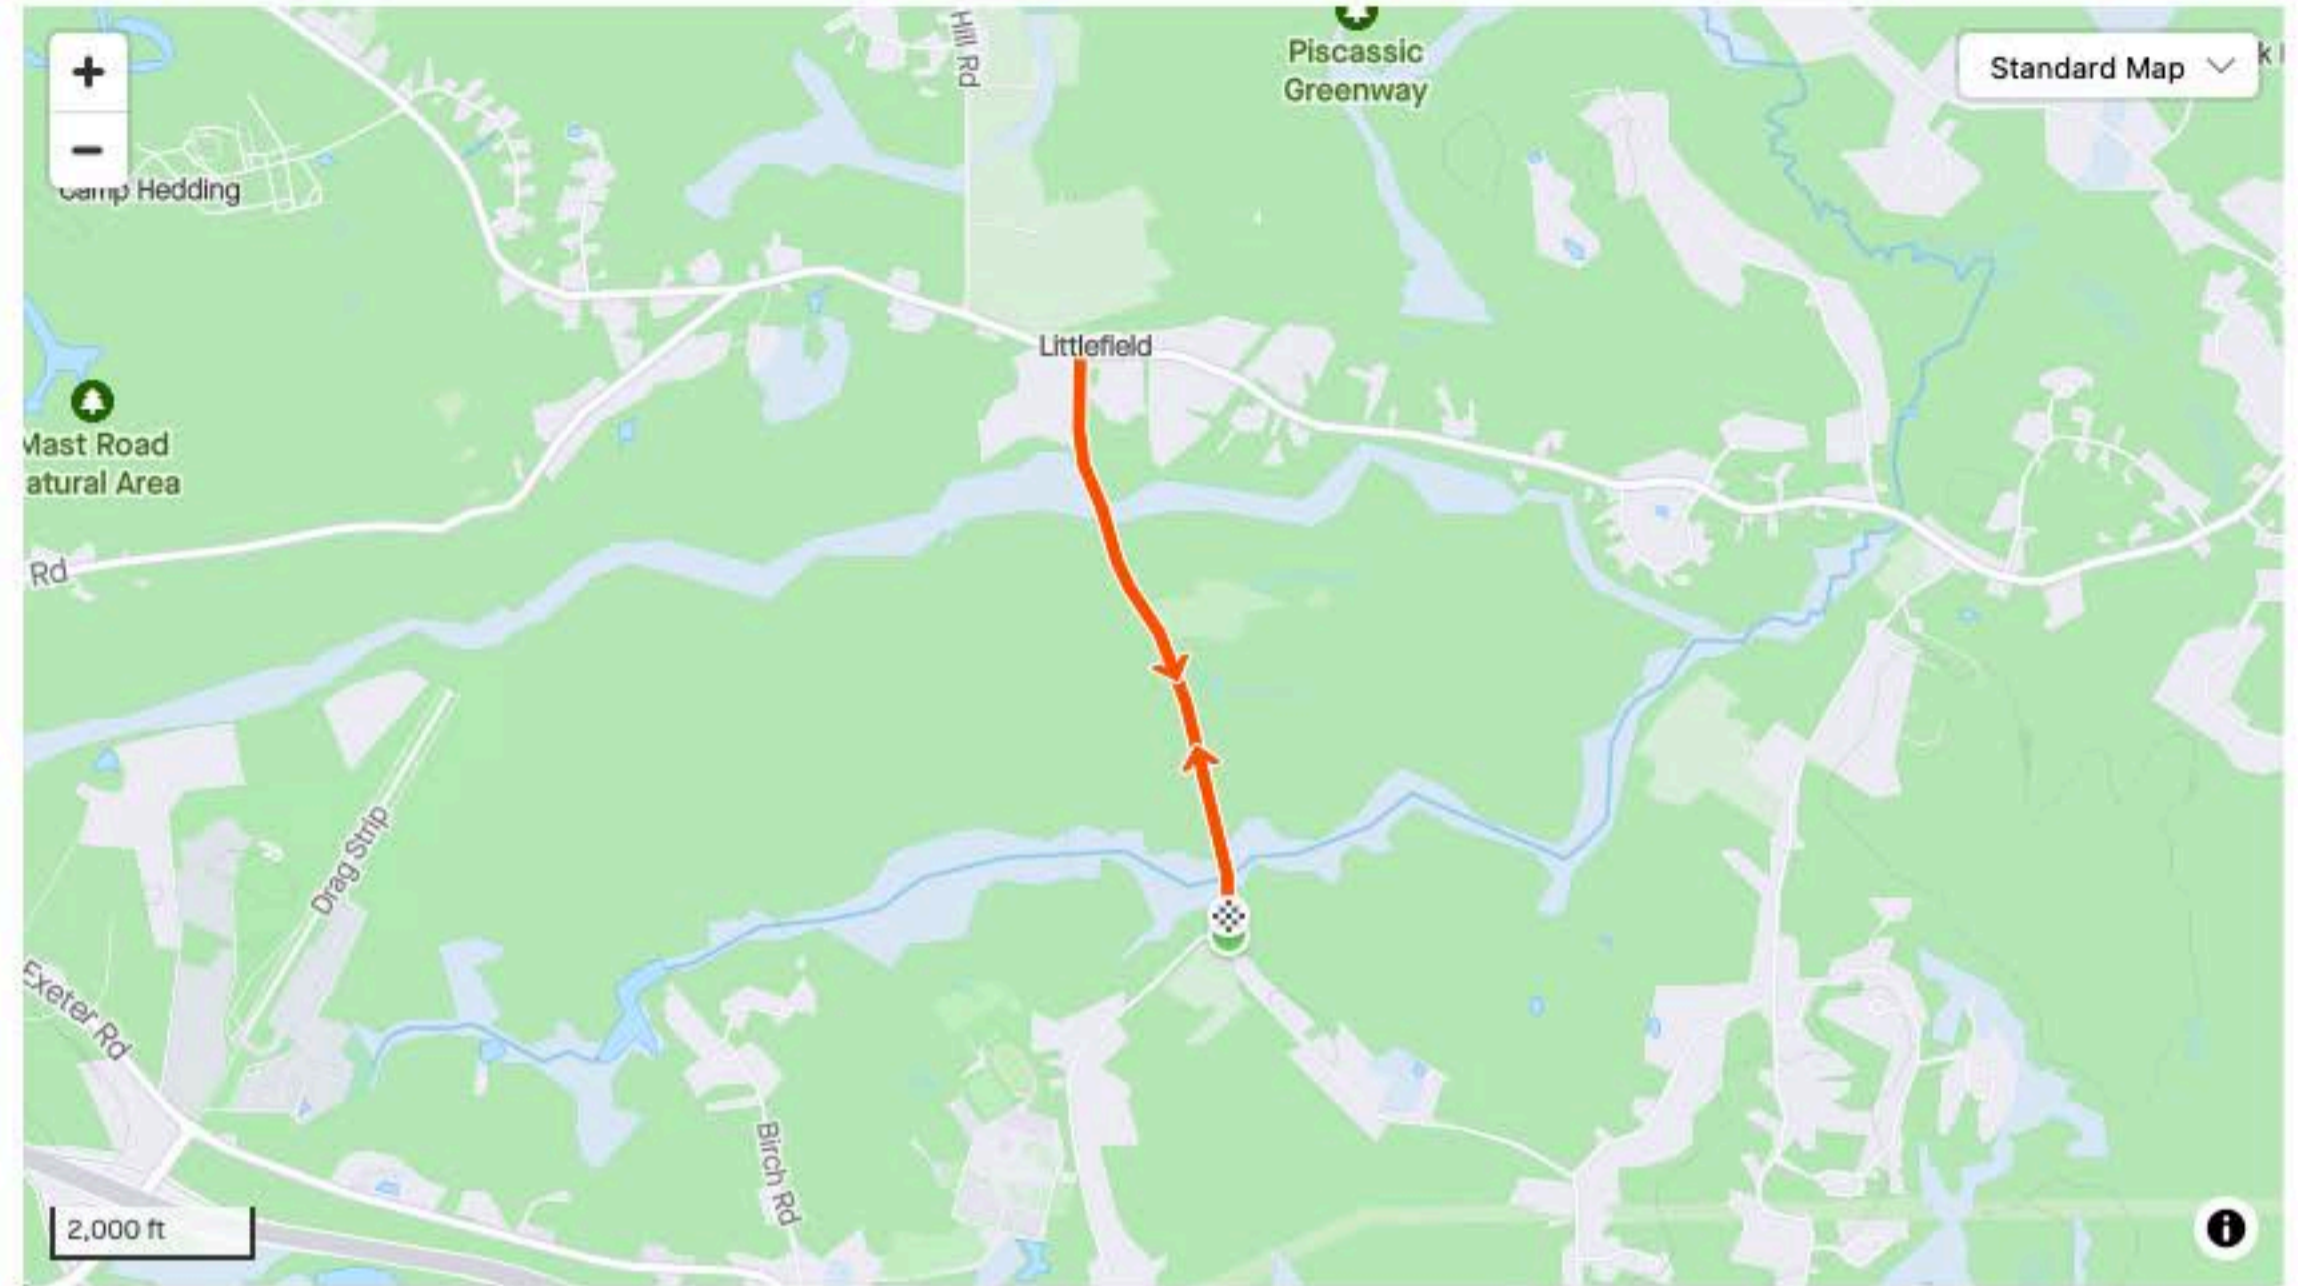

## Running Route

★ Saved Edit

## Details

2.18 mi 29 ft

30:29

CREATED BY

Kyle Welch  
August 15, 2024 · Private

### Parking:

1.1 miles west (towards High School) of Exit 9 on 101, turn onto Old Town Farm Rd and go 1.2 miles. When the road takes a sharp right turn and goes uphill. The dirt parking lot will be on your left.

## Route and Elevation