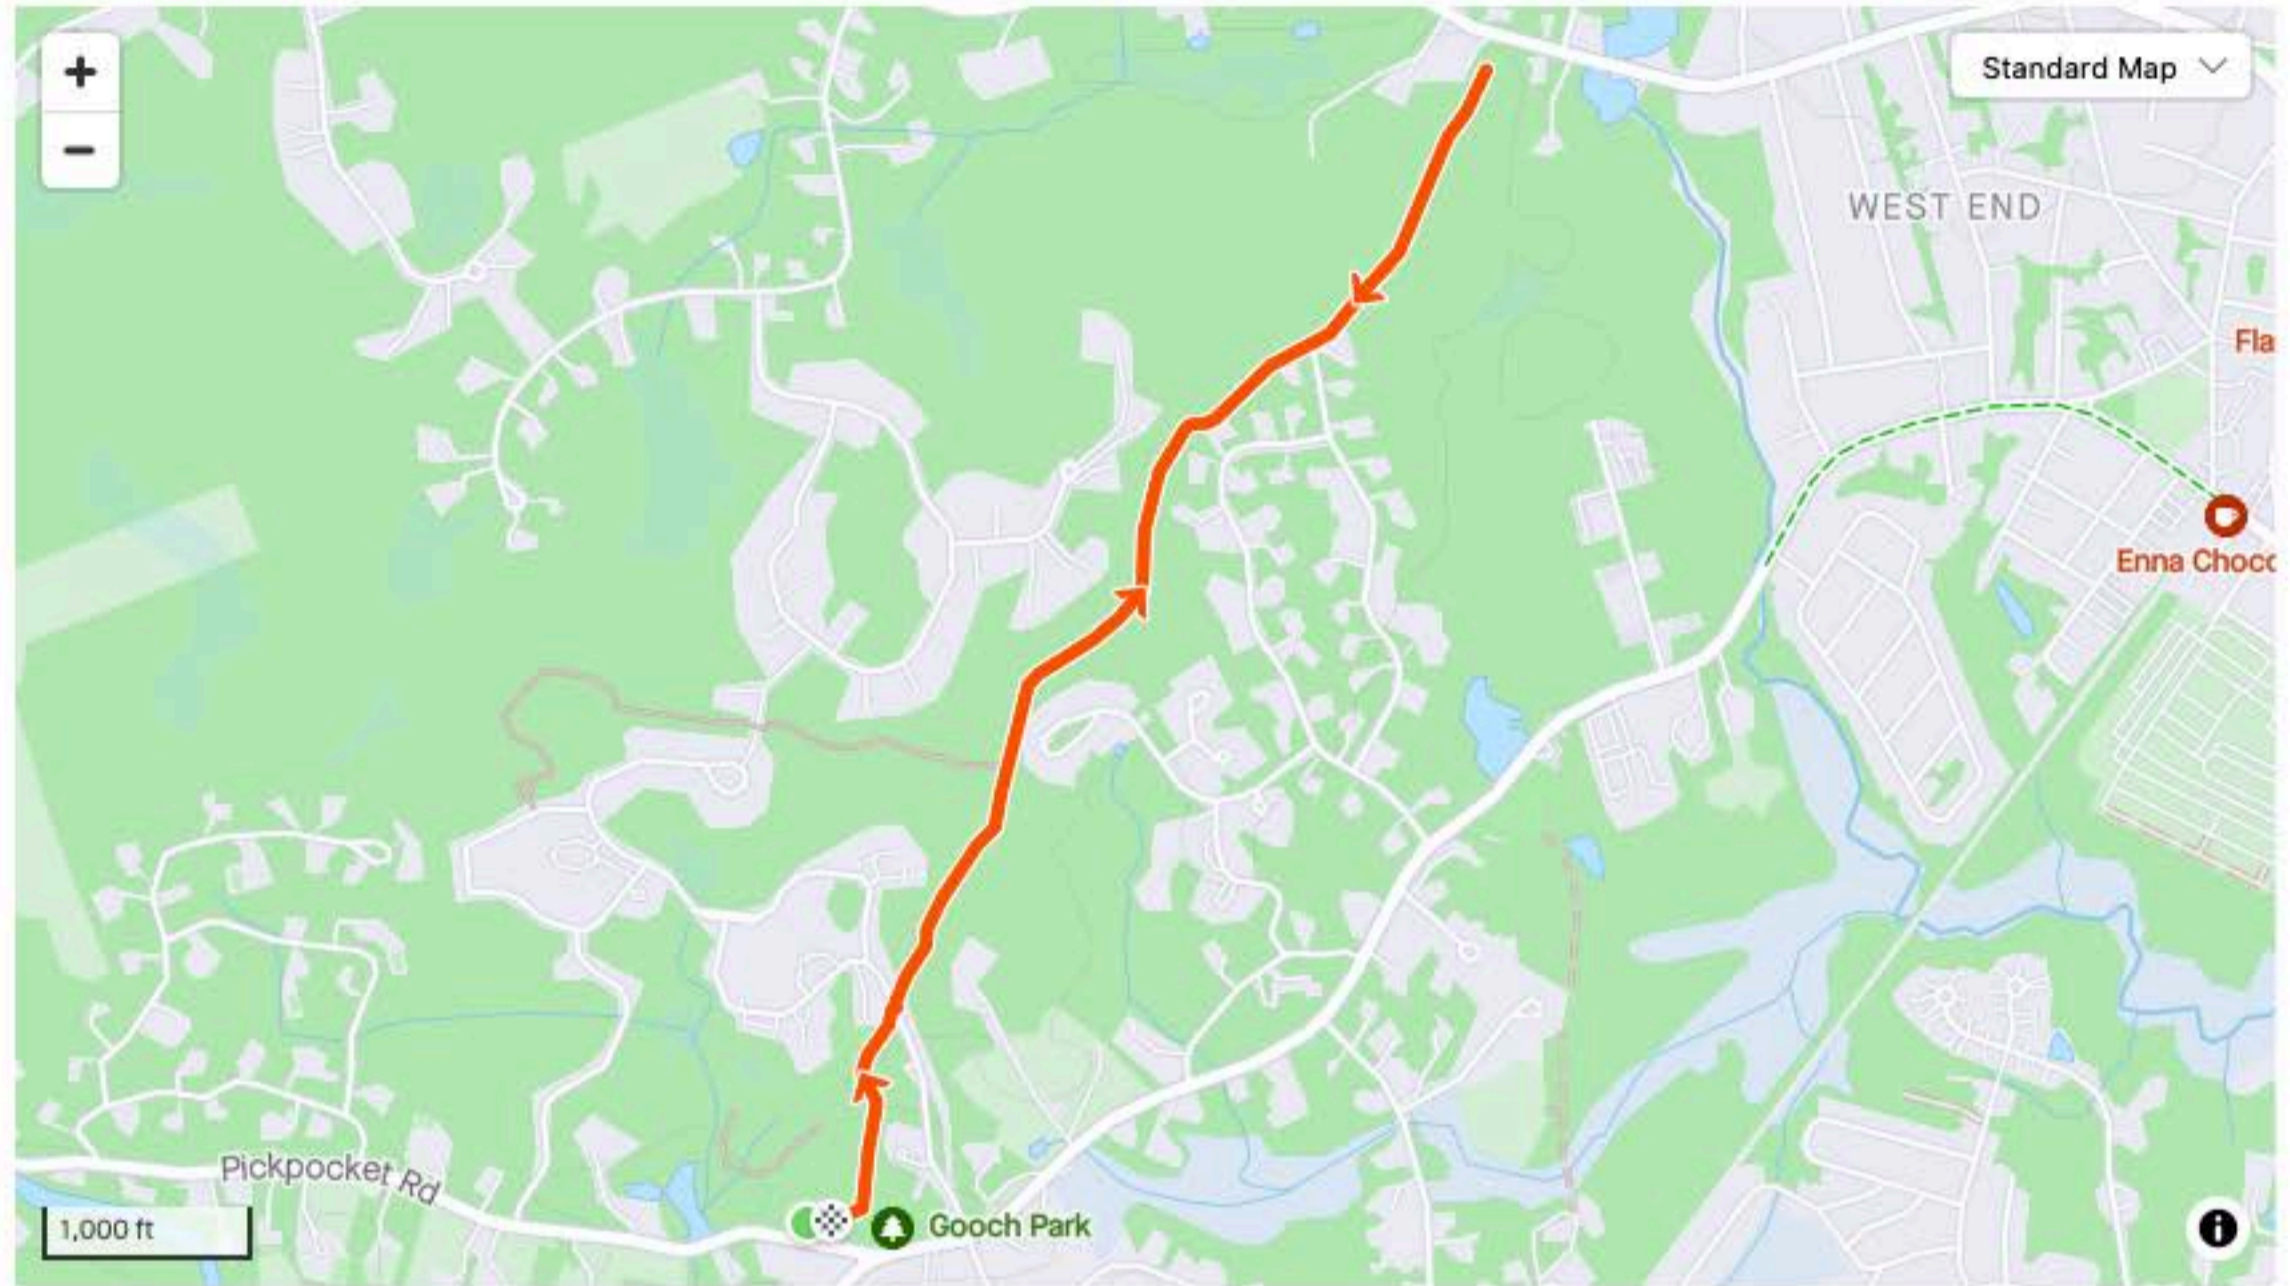

HEX #6: Jolly Rand

Running Route

★ Saved Edit

Easy

2.54 mi 124 ft

36:07

CREATED BY

Kyle Welch
August 15, 2024 · Private

Route and Elevation

Segments

Name	Distance	Elev. Diff.	Avg. Grade
Jolly Rand Trail	1.22 mi	39 ft	0.0%